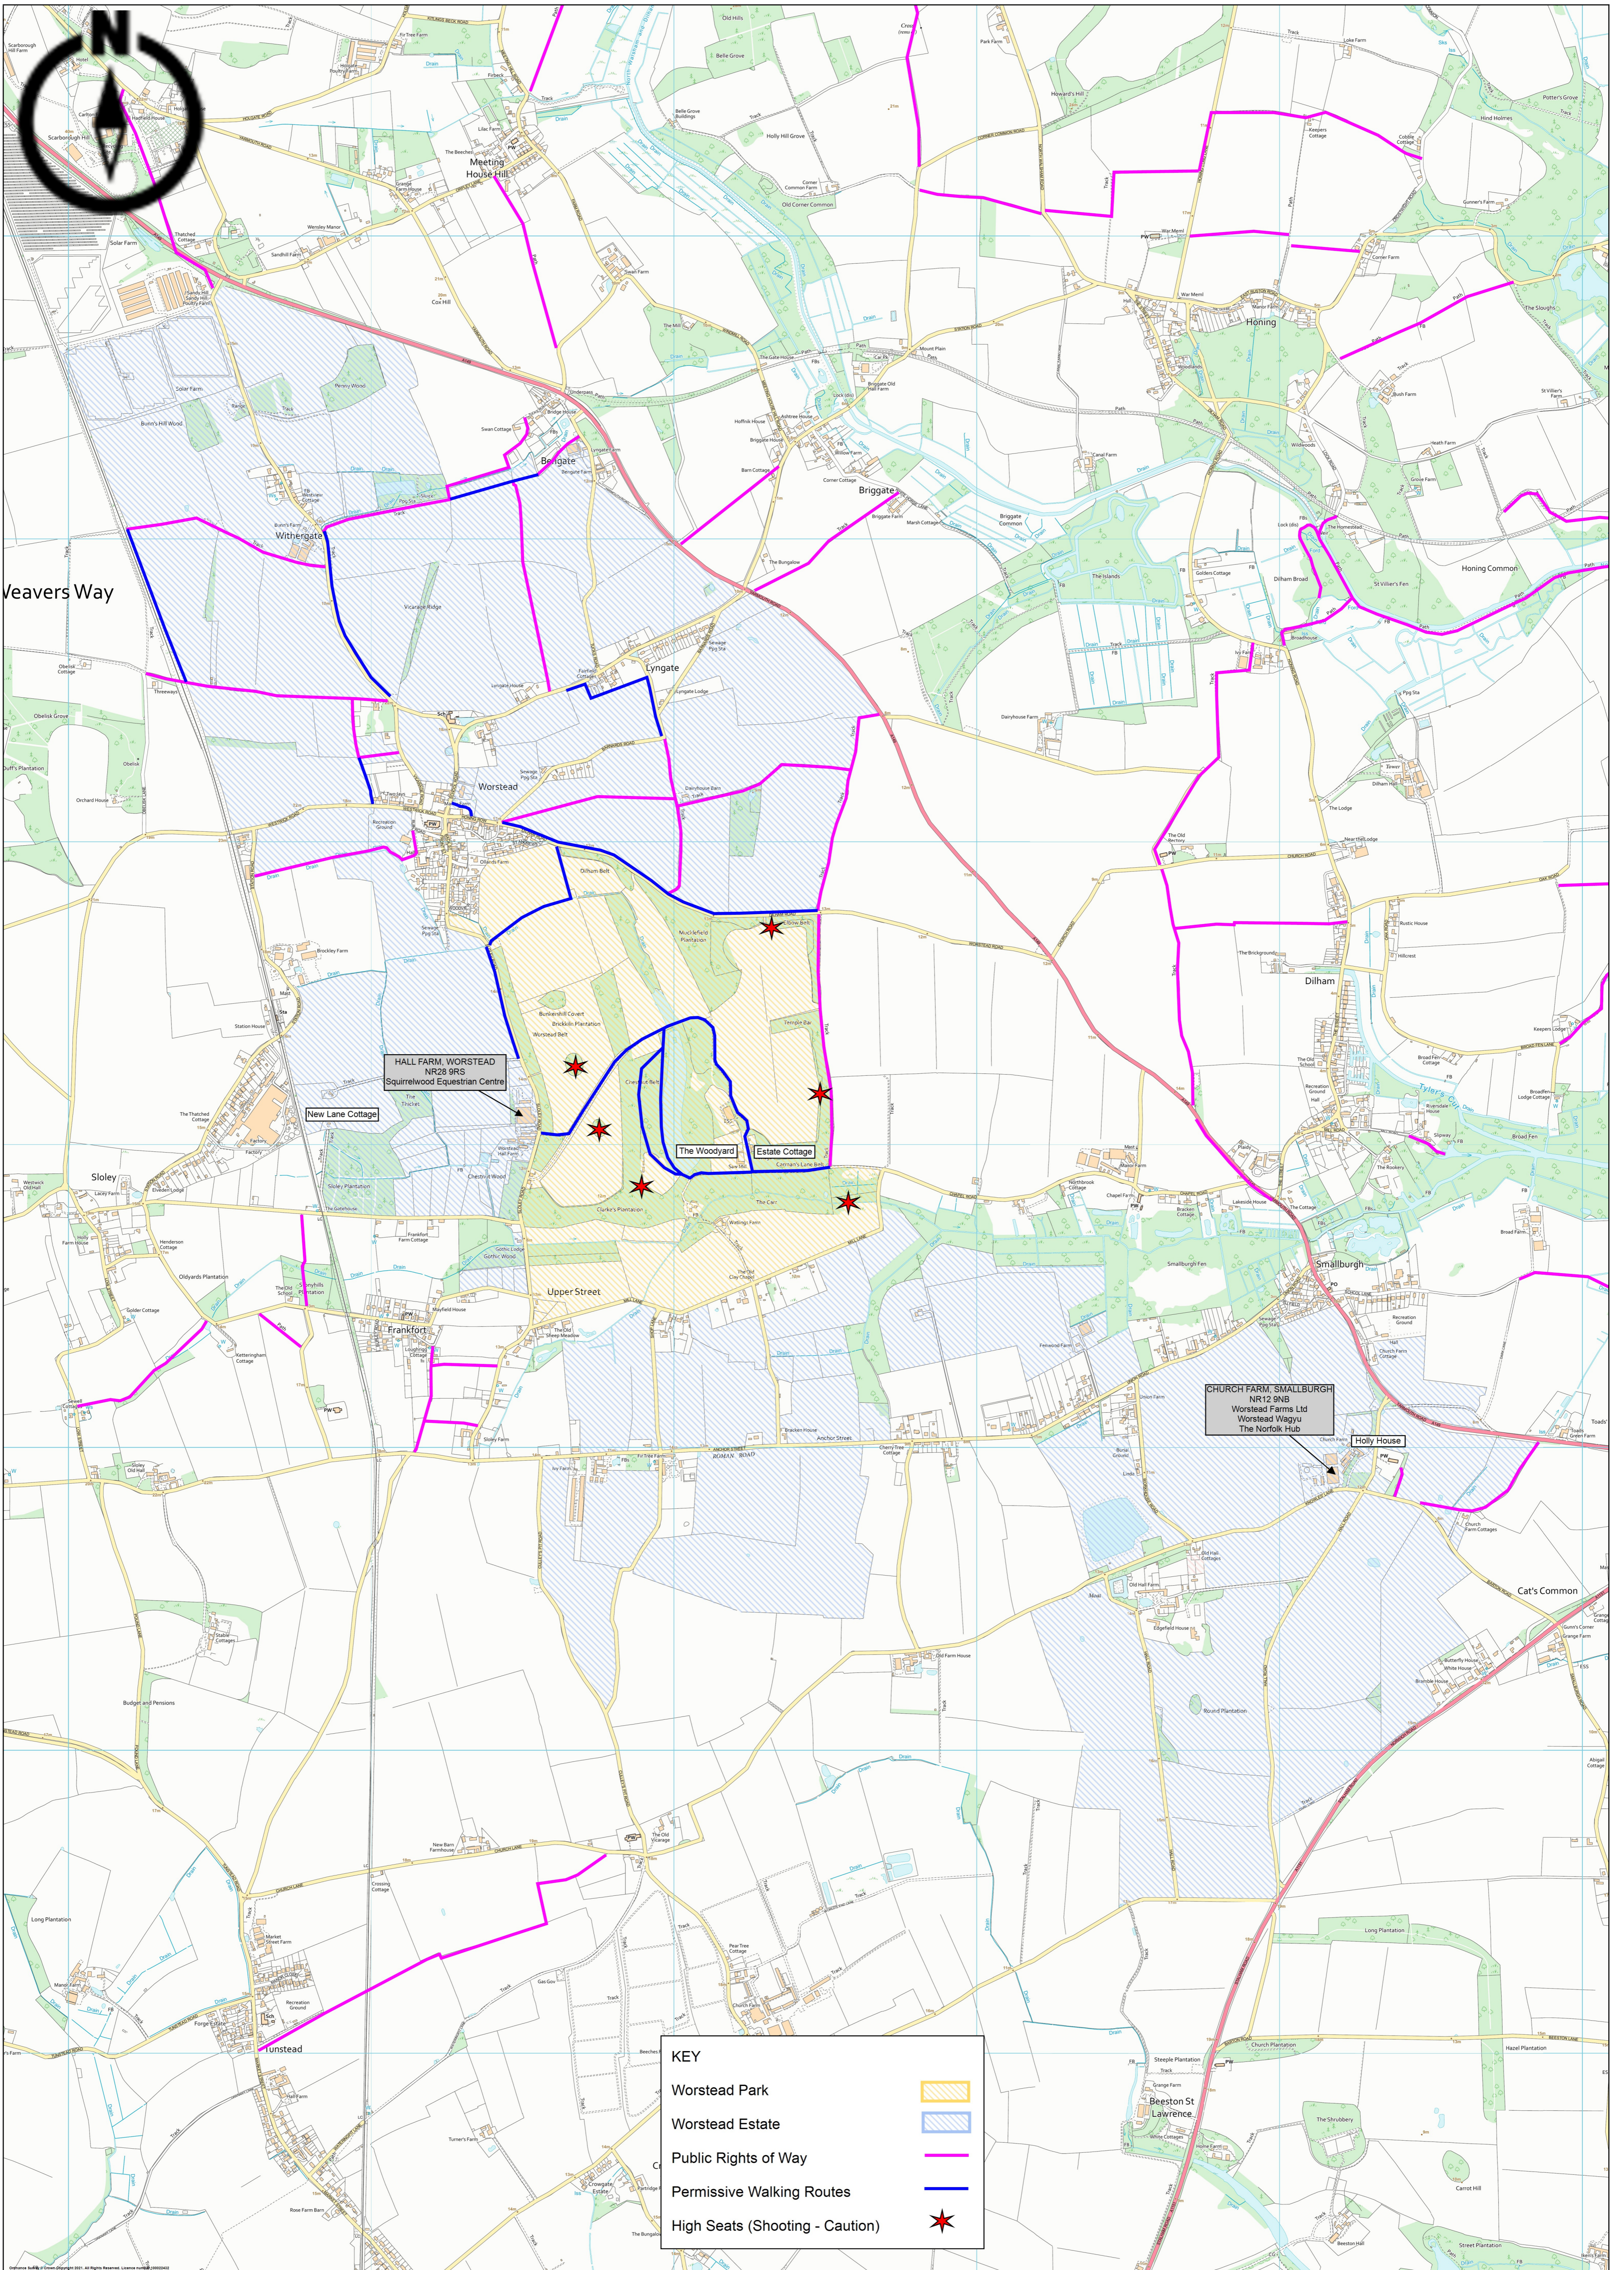

Worstead Estate

Promap Ordnance Survey Crown Copyright 2021. All rights reserved.
 Licence number 100022432.
 Plotted Scale - 1:10000. Paper Size - A1